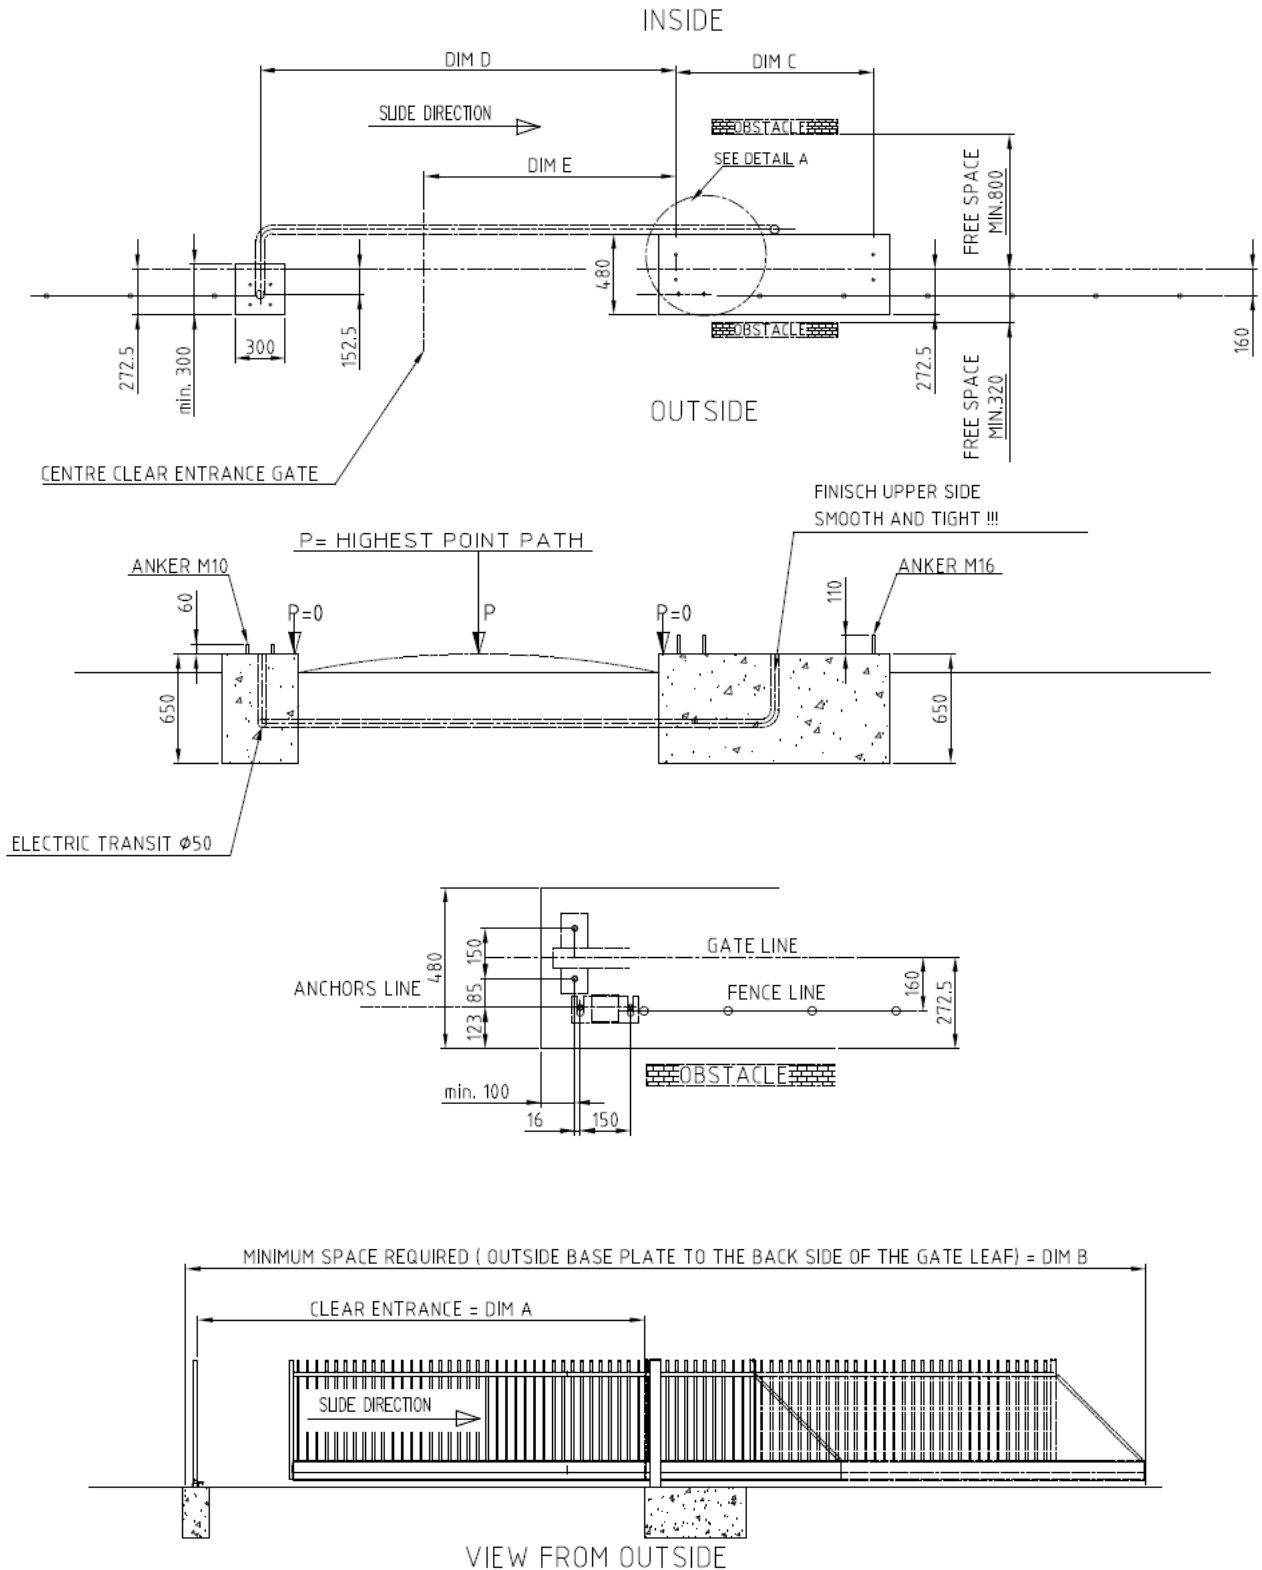

TEKNISKE TEGNINGER

DETAIL A SCALE 1:10